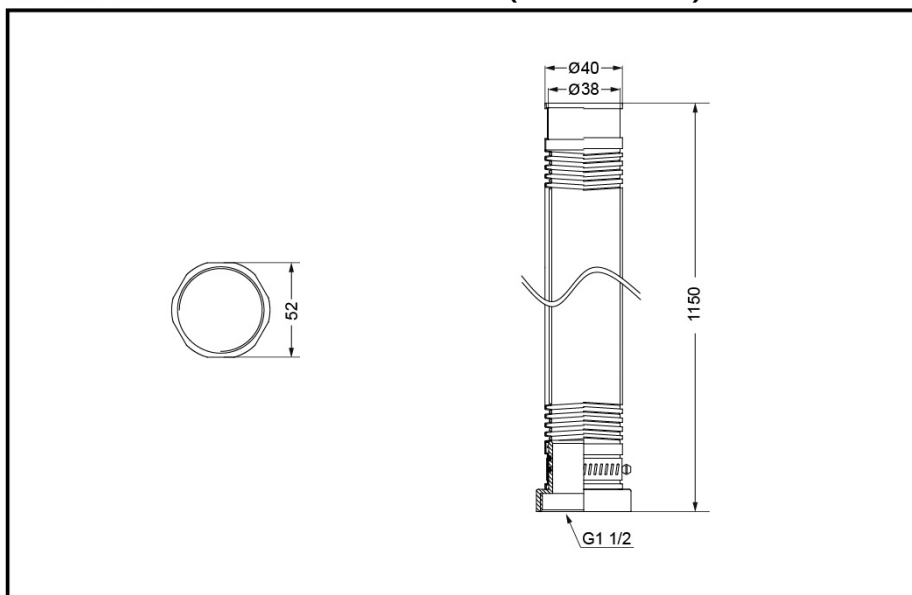

NTX0200 Drain connection hose (For bathtubs)

OTHERS

* TOTO(CHINA) CO.,LTD. All rights reserved.

TOTO(CHINA) CO.,LTD. www.toto.com.cn