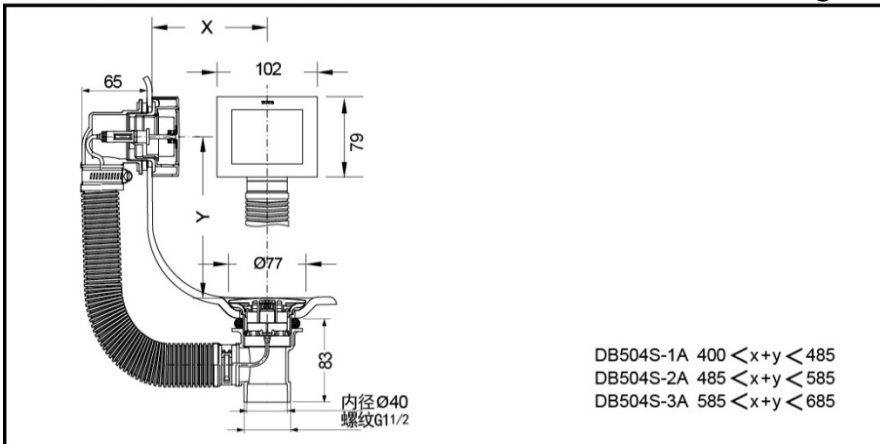

DB504S-1A DB504S-2A DB504S-3A Bathtub Drainage

TOTO(CHINA) CO.,LTD. All rights reserved.