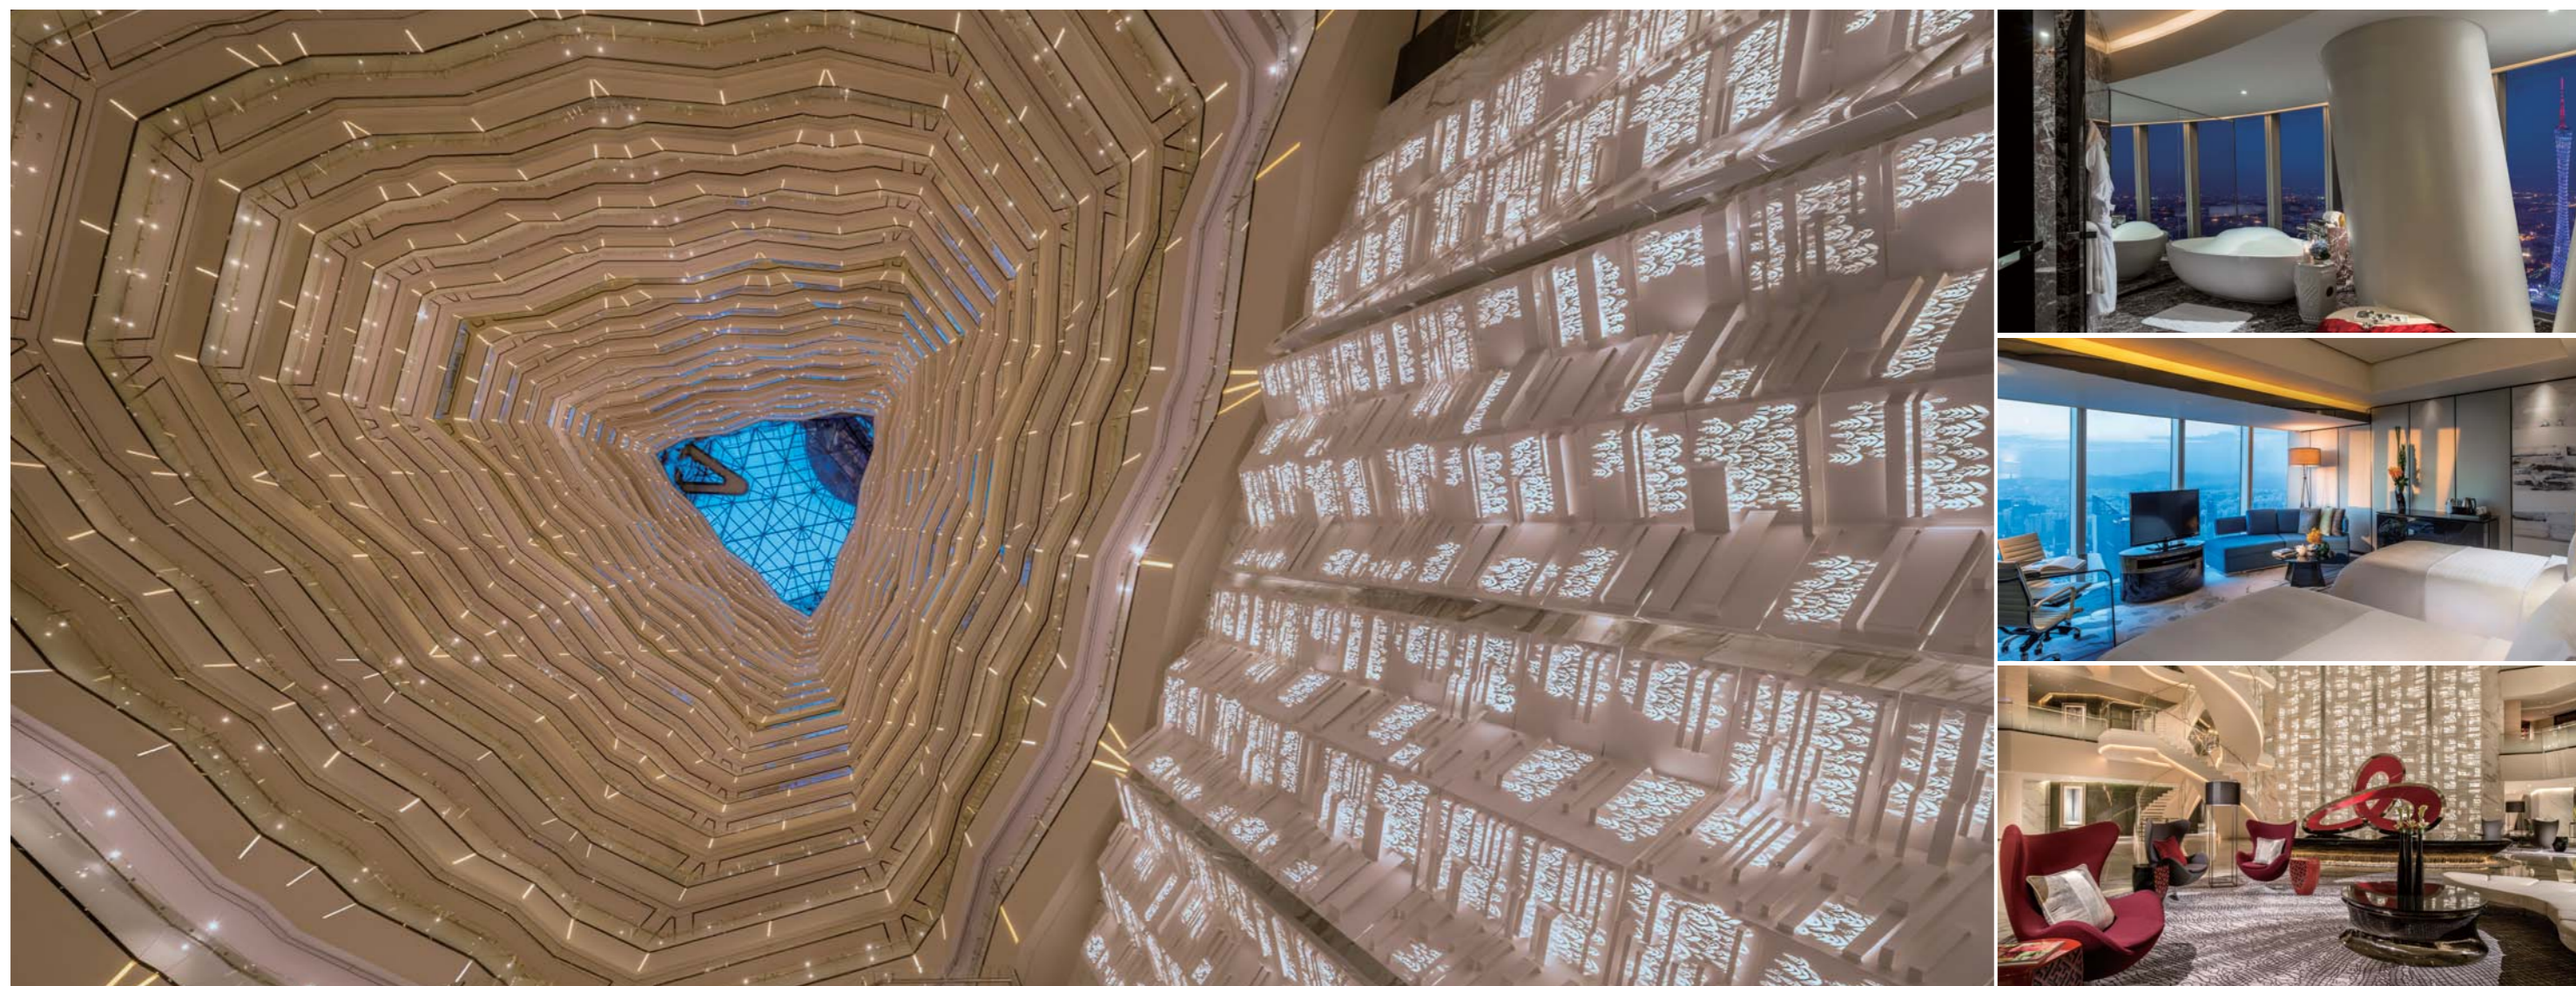

# ENJOY THE BEST MOMENT

广州四季酒店  
纵览都市美景

广州四季酒店高踞广州超高层建筑地标珠江新城国际金融中心主塔楼顶部的30层，与周边的综合性商务设施交相辉映。矗立于风光旖旎的珠江河畔，坐拥中国第三大都市及经济增长中心的地利之便，广州四季酒店拥有344间豪华客房及奢华套房、6家别具风格的高雅餐厅和酒吧、城内最顶级会务场所，以及私密独享的花水疗中心，于珠江新城核心区域尽显尊贵。

An icon of high style, Four Seasons Hotel Guangzhou occupies the top third of the 103-storey International Finance Center (IFC) Guangzhou. The Hotel soars above the Pearl River in China's third largest metropolitan area and economic powerhouse. Offering 344 guest rooms, six restaurants and bars, the city's top meeting spaces and the exclusive Hua Spa, Four Seasons is at the very heart of Pearl River New City.

FOUR SEASONS HOTEL

酒店内部由Hirsch Bedner Associates (HBA) 事务所担纲设计，精挑细选的当代国际艺术家创作的油画、图片及雕塑作品为整个酒店现代感极强的内部设计增色不少。宾客可从一楼大堂搭乘酒店专用高速电梯直达位于70层的中庭大堂。大堂中央矗立着一座高达3米的巨大红色钢雕，它漂浮在泉水镜面的基座之上，而水面上又映照着壮观的30层高的中庭顶部玻璃天花板，两者相得益彰，自然光透过顶部的玻璃天花板倾泻而下。

Throughout the Hotel, a carefully curated collection of paintings, prints and sculptures by contemporary international artists enhances the sleek modern interiors created by Hirsch Bedner and Associates(HBA). From the ground floor, guests of Four Seasons Hotel Guangzhou take dedicated express elevators to the 70th floor lobby, where a dramatic three metre red steel sculpture appears to float on a sea of watery glass, reflecting the astounding ceiling window 30 floors above.